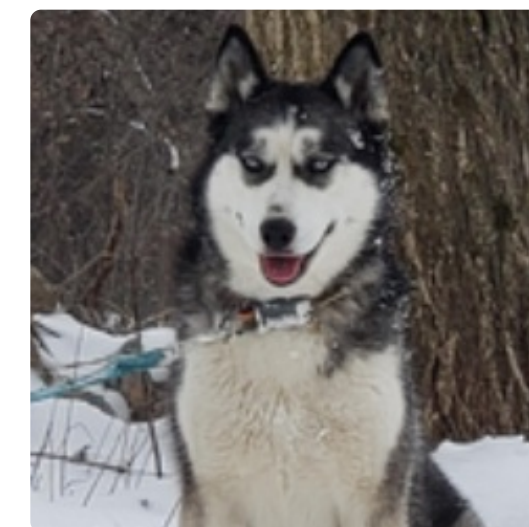

Certificate of Pedigree

Light Foot's Lost In Lake Blue Eyes

Light Foot Kennel

Owner: Amber Elsenpeter
Gender: Bitch
Date of Birth: 15 April 2019
Genetics: aw aw:B B:D D:E E:Ky Ky:m m:S S

Breeder: Duane Troyer
Breed: Siberian Husky
Color: Wolf Grey

Troyers Treasure Of The Tundra	Mythologies Fenrir Black & White	Hunter Denali Mazure Black & White	Juneaus apache jack
			Dona diamante azul
		Tundra Cheyenne Mazure Black & White	Jessica's Yukon Denali
			Harlie Zimmerman Bodner
	Ford Hershberger Sable and white	Chief Windtalker Snowstorm Black & White	
		Mya Bentz White	
Whitefangs Sky Of Alaska	Wolfwoman's Frosty Whitefang White	Wolfwoman's Wolly Mamouth Gray & White	Copper XXVIII
			Graham's Jazime
	Wolfwoman's Alaska Snowangel White	Maxwell Alan Tiffner	
	Creamer From The Queens Black & White	Mack Of The Queens Black & White	
		Kira Queens Gray & White	